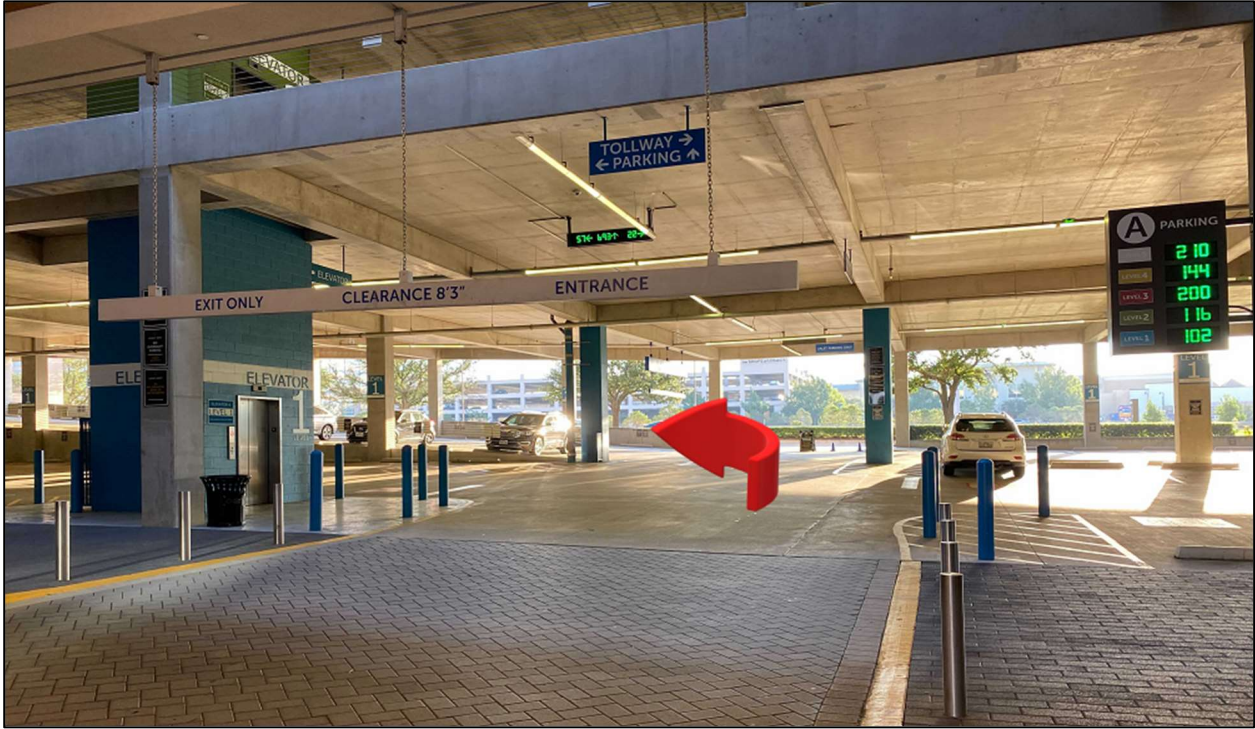

4. Turn left from the STOP lane.

5. Turn left and drive straight.

6. Drive straight from the STOP lane.

7. Our office is located on your right.

8. Turn right onto Legacy Dr.

9. Turn right at the 1st cross street onto Windrose Ave.

10. Drive straight on **Windrose Ave.**

11. Turn right on STOP sign.

12. Enter the parking garage.

13. Turn left onto the ramp.

14. Turn left from the STOP lane.

15. Turn left and drive straight.

16. Drive straight from the STOP lane.