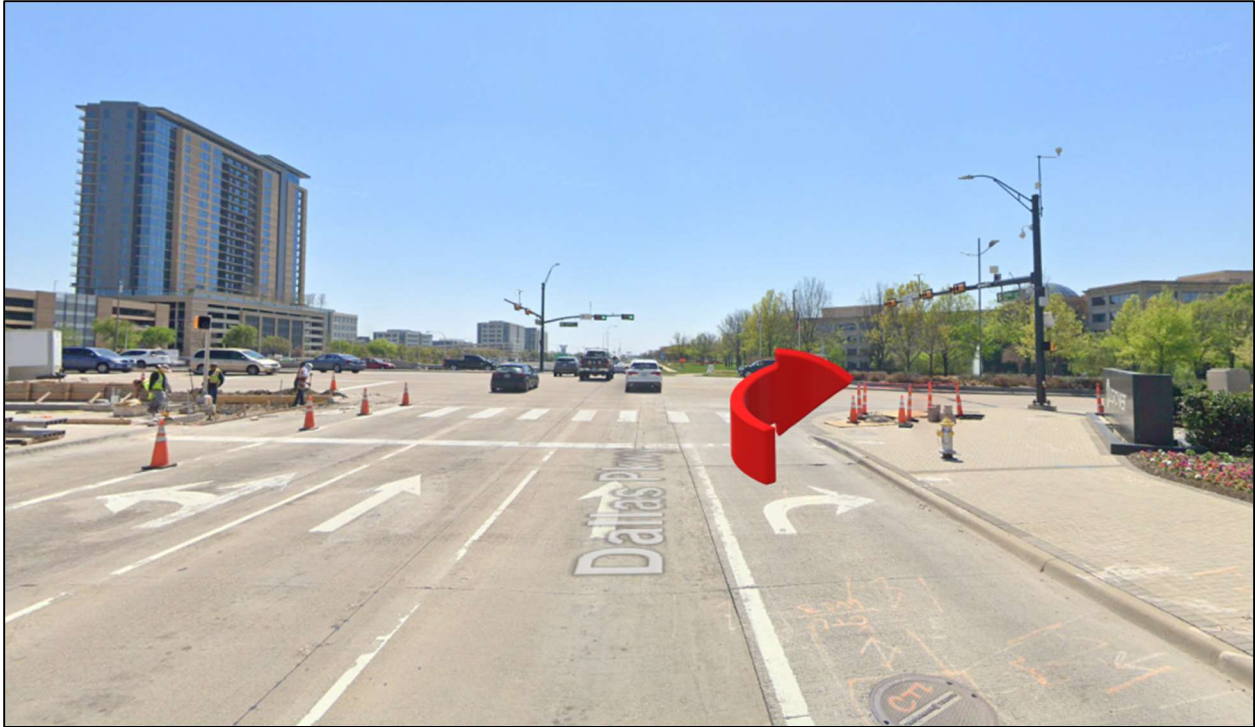

Direction to TCNA Office

North to South

1. Head south on **Dallas Pkwy.**

2. Change to the right lane to enter the garage.
If missed, drive straight, and skip to Step 8.

3. Drive straight from the STOP line.

4. Turn left from the STOP lane.

5. Turn left and drive straight.

6. Drive straight from the STOP lane.

7. Our office is located on your right.

8. Turn right onto Legacy Dr.

9. Turn right at the 1st cross street onto Windrose Ave.

10. Drive straight on **Windrose Ave.**

11. Turn right on STOP sign.

12. Enter the parking garage.

13. Turn left onto the ramp.

14. Turn left from the STOP lane.

15. Turn left and drive straight.

16. Drive straight from the STOP lane.