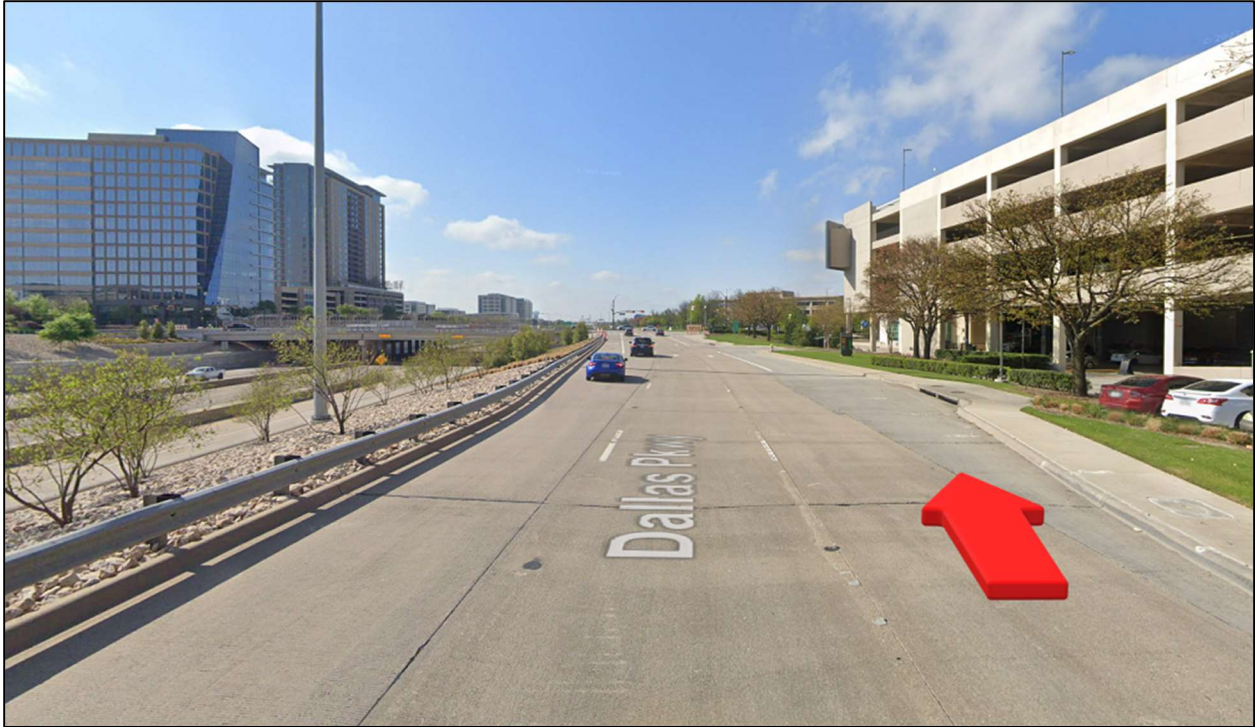

Direction to TCNA Office

North to South

1. Head south on **Dallas Pkwy.**

2. Change to the right lane to enter the garage.
If missed, drive straight, and skip to Step 8.

3. Drive straight from the STOP line.

4. Turn left from the STOP lane.

5. Turn left and drive straight.

6. Drive straight from the STOP lane.

7. Our office is located on your right.

8. Turn right onto Legacy Dr.

9. Turn right at the 1st cross street onto Windrose Ave.

10. Drive straight on **Windrose Ave.**

11. Turn right on STOP sign.

12. Enter the parking garage.

13. Turn left onto the ramp.

14. Turn left from the STOP lane.

15. Turn left and drive straight.

16. Drive straight from the STOP lane.