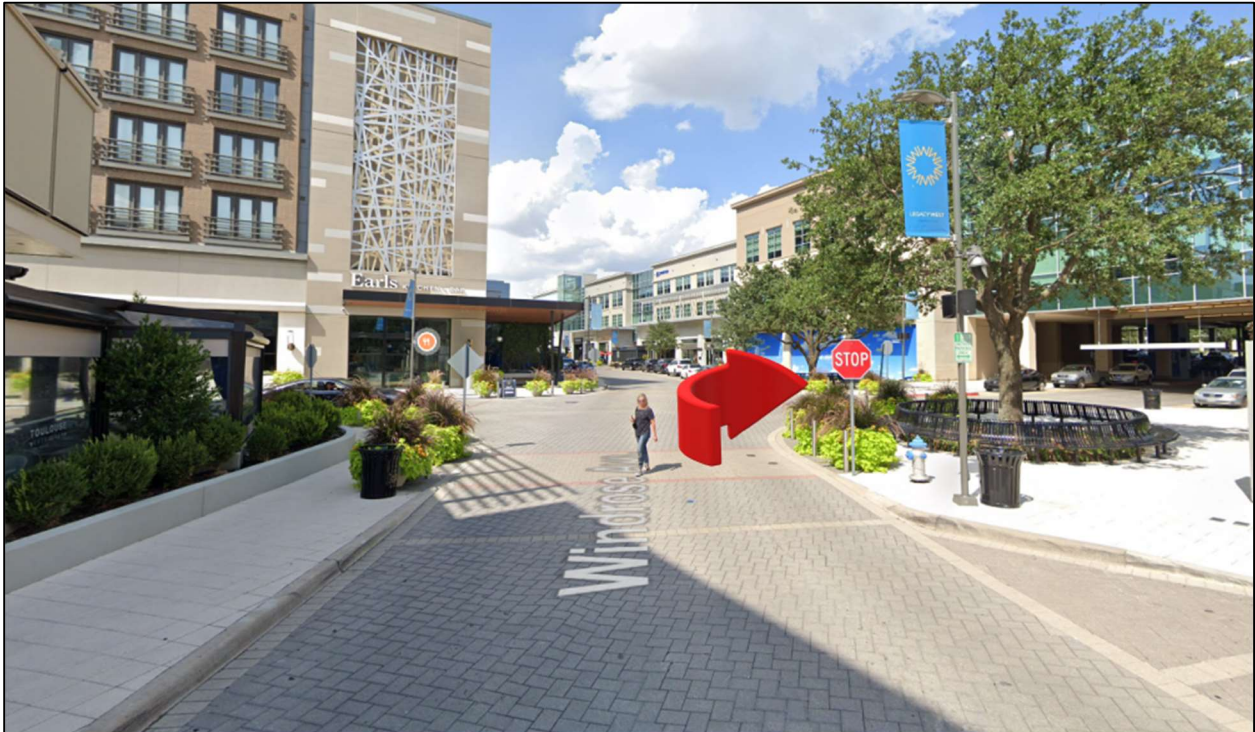

Direction to TCNA Office

North to South

1. Head south on **Dallas Pkwy.**

2. Change to the right lane to enter the garage.
If missed, drive straight, and skip to Step 8.

3. Drive straight from the STOP line.

4. Turn left from the STOP lane.

5. Turn left and drive straight.

6. Drive straight from the STOP lane.

7. Our office is located on your right.

8. Turn right onto Legacy Dr.

9. Turn right at the 1st cross street onto Windrose Ave.

10. Drive straight on **Windrose Ave.**

11. Turn right on STOP sign.

12. Enter the parking garage.

13. Turn left onto the ramp.

14. Turn left from the STOP lane.

15. Turn left and drive straight.

16. Drive straight from the STOP lane.