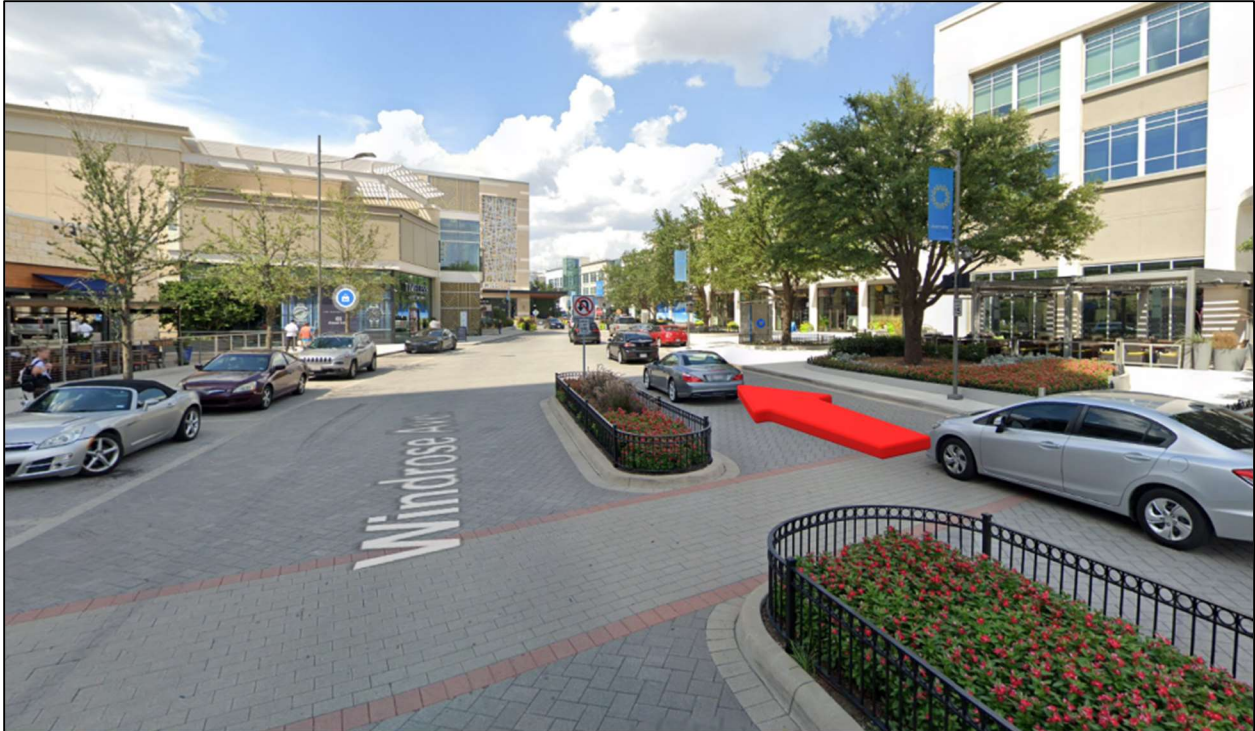

Direction to TCNA Office

North to South

1. Head south on **Dallas Pkwy.**

2. Change to the right lane to enter the garage.
If missed, drive straight, and skip to Step 8.

3. Drive straight from the STOP line.

4. Turn left from the STOP lane.

5. Turn left and drive straight.

6. Drive straight from the STOP lane.

7. Our office is located on your right.

8. Turn right onto Legacy Dr.

9. Turn right at the 1st cross street onto Windrose Ave.

10. Drive straight on **Windrose Ave.**

11. Turn right on STOP sign.

12. Enter the parking garage.

13. Turn left onto the ramp.

14. Turn left from the STOP lane.

15. Turn left and drive straight.

16. Drive straight from the STOP lane.